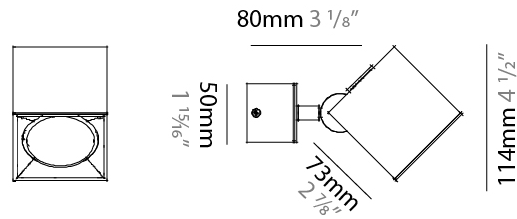

DAU SINGLE SURFACE

D92019-

base number   Finish
Options

PROJECT	_____
TYPE	_____
SPECIFIER	_____
QUANTITY	_____
DATE	_____

1. To build a product code in our configurator select the specify button on the base model # product page
2. To build a manual product code on this datasheet choose from the options listed below in blue font and add the suffix to the base model #

GENERAL

Series: Dau _____
Subseries: Dau Single _____
Brand: Milan _____
Division: Design _____
Mounting Type: Surface _____
Subcategory: Spots _____

PHYSICAL

Shape: Cube _____
Length (mm): 80 _____
Length (in): 3 1/8 _____
Width (mm): 83 _____
Width (in): 3 1/4 _____
Height (mm): 80 _____
Height (in): 3 1/8 _____
Max. Overall Height (mm): 160 _____
Max. Overall Height (in): 6 5/16 _____
Light Distribution: Adjustable / Direct _____
Weight (kg): 0.82 _____
Weight (lbs): 1.81 _____
Fixture Finish: [BAL / MWL / BSL](#) _____
Fixture Material: Extruded Aluminum _____

ELECTRICAL

Number of Lamps: 1 _____
Lamp Type: LED Retrofit _____
Lamp Shape: MR16 _____
Bulb Included: Bulb Not Included _____
Max. Wattage Per Lamp (W): 4 _____
Lamp Base: GU10 _____
Input Voltage (V): 120 _____

LED

OPTICAL

RATINGS AND CERTIFICATIONS

Certified By: Certified for North American Standards _____
IP rating: IP20 _____