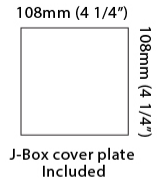

DAU SINGLE SURFACE

D93041-

base number   Finish
Options

PROJECT	_____
TYPE	_____
SPECIFIER	_____
QUANTITY	_____
DATE	_____

1. To build a product code in our configurator select the specify button on the base model # product page
2. To build a manual product code on this datasheet choose from the options listed below in blue font and add the suffix to the base model #

GENERAL

Series: Dau _____
Subseries: Dau Single _____
Brand: Milan _____
Division: Design _____
Mounting Type: Surface _____
Mounting Location: Wall _____
Subcategory: Up/Down Light _____

PHYSICAL

Length (mm): 80 _____
Length (in): 3 1/8 _____
Height (mm): 80 _____
Depth (mm): 101 _____
Height (in): 3 1/8 _____
Depth (in): 4 _____
Extension (mm): 101 _____
Extension (in): 4 _____
Light Distribution: Direct / Indirect _____
Weight (kg): 0.82 _____
Weight (lbs): 1.81 _____
Fixture Finish: BAL / MWL / BSL _____
Fixture Material: Extruded Aluminum _____

ELECTRICAL

Number of Lamps: 1 _____
Lamp Type: LED Retrofit _____
Lamp Shape: T4 _____
Bulb Included: Bulb Not Included _____
Max. Wattage Per Lamp (W): 3.5 _____
Lamp Base: G9 _____
Input Voltage (V): 120Vac Direct Line _____

LED

OPTICAL

RATINGS AND CERTIFICATIONS

Certified By: Certified for North American Standards _____
IP rating: IP20 _____