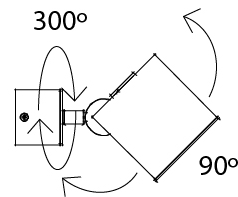

DAU SINGLE SURFACE

D92019-

base number   Finish
Options

PROJECT	_____
TYPE	_____
SPECIFIER	_____
QUANTITY	_____
DATE	_____

1. To build a product code in our configurator select the specify button on the base model # product page
2. To build a manual product code on this datasheet choose from the options listed below in blue font and add the suffix to the base model #

GENERAL

Series: Dau _____
Subseries: Dau Single _____
Brand: Milan _____
Division: Design _____
Mounting Type: Surface _____
Subcategory: Spots _____

PHYSICAL

Shape: Cube _____
Length (mm): 80 _____
Length (in): 3 1/8 _____
Width (mm): 83 _____
Width (in): 3 1/4 _____
Height (mm): 80 _____
Height (in): 3 1/8 _____
Max. Overall Height (mm): 160 _____
Max. Overall Height (in): 6 5/16 _____
Light Distribution: Adjustable / Direct _____
Weight (kg): 0.82 _____
Weight (lbs): 1.81 _____
Fixture Finish: [BAL / MWL / BSL](#) _____
Fixture Material: Extruded Aluminum _____

ELECTRICAL

Number of Lamps: 1 _____
Lamp Type: LED Retrofit _____
Lamp Shape: MR16 _____
Bulb Included: Bulb Not Included _____
Max. Wattage Per Lamp (W): 4 _____
Lamp Base: GU10 _____
Input Voltage (V): 120 _____

LED

OPTICAL

RATINGS AND CERTIFICATIONS

Certified By: Certified for North American Standards _____
IP rating: IP20 _____